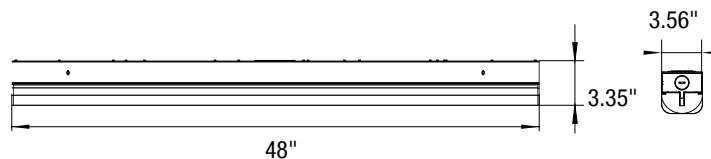

## DIMENSIONS AND WEIGHT

Length	48"
Height	3.35"
Width	3.56"
Net Weight (lbs)	--
Chain Length	--
Wire Length	--