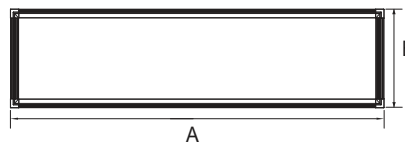

QUALIFICATIONS & WARRANTY

DIMENSIONS

Front view

Side view

| Wattage | A(in) | B(in) | C(in) | D(in) |
|---------|-------|-------|-------|-------|
| 40 W | 47.7 | 11.8 | 0.41 | 1.77 |

ORDERING INFORMATION

| MODEL | POWER | DIMMING | CCT |
|---------|-------|---------|-----------|
| IK-FP14 | 0040 | DX | 30-J |
| | | | 30- 3000K |
| | | | 35- 3500K |
| | | | 40- 4000K |
| | | | 50- 5000K |