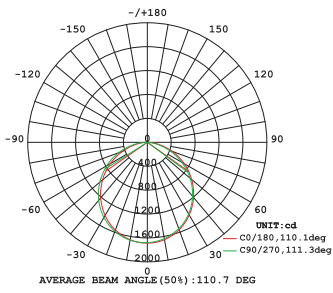

PRODUCT DETAILS

LIGHTING PERFORMANCE

| | |
|--------------|--------------------------------|
| Efficacy | 125 lm/W |
| Power | 40 W |
| Lumen Output | 5000 lm |
| CCT | 3000 K, 3500 K, 4000 K, 5000 K |
| CRI | 80+ |
| Voltage | AC 100-277 V 50/60 Hz |
| Beam Angle | 120° |
| Power factor | ≥ 0.90 |
| Dimming | Yes |

QUALIFICATIONS & WARRANTY

DIMENSIONS

Front view

Side view

| Wattage | A(in) | B(in) | C(in) | D(in) |
|---------|-------|-------|-------|-------|
| 40 W | 47.7 | 11.8 | 0.41 | 1.77 |

ORDERING INFORMATION

| MODEL | POWER | DIMMING | CCT |
|---------|-------|---------|-----------|
| IK-FP14 | 0040 | DX | 30-J |
| | | | 30- 3000K |
| | | | 35- 3500K |
| | | | 40- 4000K |
| | | | 50- 5000K |

EMERGENCY PACK FOR LED FIXTURE 10 W / 90 MIN

EMERGENCY PACK FOR LED FIXTURE 15 W / 90 MIN

40 W REPLACEMENT LED POWER SUPPLY

OPTOMETRIC DATA

40 W

LUMINOUS INTENSITY DISTRIBUTION DIAGRAM

Flux out: 3450 lm