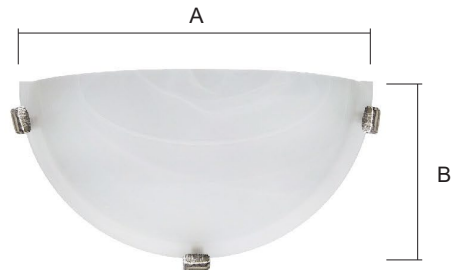

Hemis 3 Wall Sconce

FEATURES

- Superior efficacy over traditional light fixtures.
- Satin Nickel Steel Housing for enhanced durability.
- Frosted Glass Diffuser for an evenly distributed light.
- Comes with Dimmable Drivers for enhanced light control.
- 80+ and 90+ CRI light variants for crisp colors.

APPLICATIONS

Bedrooms, Living rooms and Doorways.

QUALIFICATIONS & WARRANTY

DIMENSIONS

| Wattage | A(in) | B(in) |
|-------------|-------|-------|
| 12 W - 17 W | 16.5 | 8.25 |

ORDERING INFORMATION

| MODEL | WATTAGE | CRI & CCT | DRIVER | FINISH |
|---------|-----------|-----------|---------|-----------------------|
| IK-WS07 | 12WD | 80C3K | 120VTDY | BN |
| | 12WD 12WS | 80C3K | 120VTDY | BN-Brushed Nickel |
| | 15WD 15WS | 80C4K | 120VDN | ORB-Oil Rubbed Bronze |
| | 17WD 17WS | 90C3K | | |
| | | 90C4K | | |